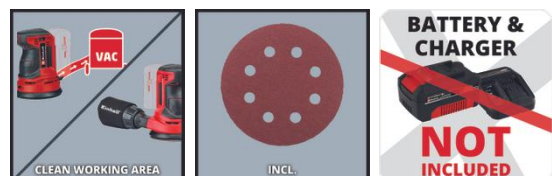

Logistic Data

- Product weight (kg) 1.15
- Gross weight (kg) 1.49
- Dimensions single packaging 180 x 150 x 180 mm
- Pieces per export carton 8 Pieces
- Gross weight of export carton 12.3 kg
- Dimensions export carton 630 x 190 x 380 mm
- Container quantity (20"/40"/40"HC) 5096 | 10240 | 11840