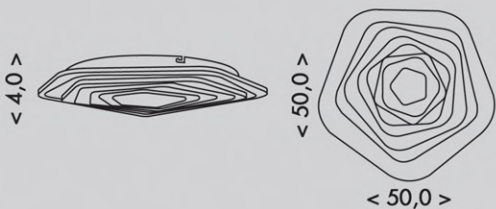

NOVINKA
LED

DRAGO

A+

80W 5480lm

WALP05-80W/LED

WALP05-80W/LED

NOVINKA
LED

ORION