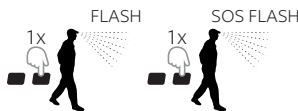

MONTE USB

LIGHT

RED

SENSOR LIGHT

SENSOR RED

CHARGING