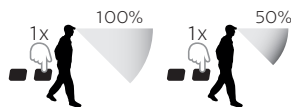

MONTE USB

LIGHT

RED

SENSOR LIGHT

SENSOR RED

CHARGING