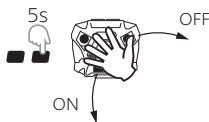

MONTE USB

LIGHT

RED

SENSOR LIGHT

SENSOR RED

CHARGING