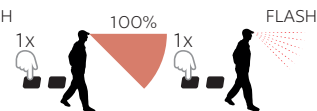

MONTE USB

LIGHT

RED

SENSOR LIGHT

SENSOR RED

CHARGING