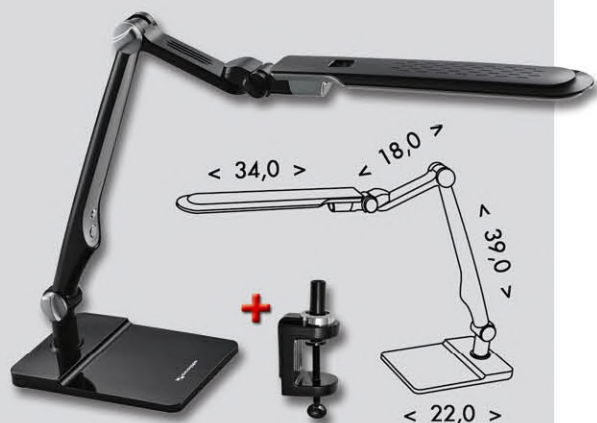

## STOLNÍ LAMPY

### STOLNÉ LAMPY

LED

MATRIX

A+

600lm

LBL1207-BI

600lm

LBL1207-CR