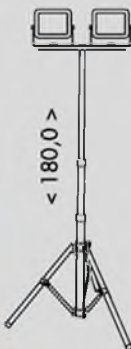

RMLED-30W/STJ/ORA

RMLED-30W/STJ/ORA

**LED**

**WORK**

**A+**

2x 30W **4800lm**

RMLED-2x30W/STJ/ORA

RMLED-2x30W/STJ/ORA