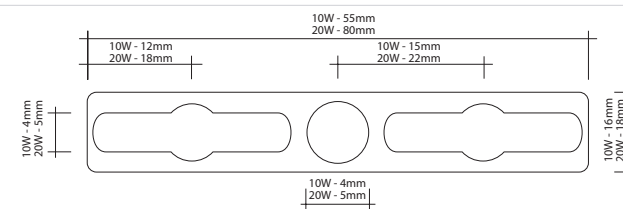

MODEL: PN34100007
PN34300007
PN34100008
PN34300008

ENG | INSTRUCTIONS

Before using or installing the product, kindly read the instructions and follow safety rules. Installation should be provided by qualified person or company.

Thank you for choosing the item of company PANLUX s.r.o.

Technical data

Location: exteriors, interiors
Material: aluminium, plastic

Notice

Before using, check the product and make sure it is not damaged, otherwise do not use it. Before any manipulation make sure that mains electrical supply is disconnected. In case of damage do not repair or disassemble the product. LEDs are not replaceable.

Infringement of any instruction mentioned in instruction manual can cause harm to health or property.

Warranty voids if the product is mechanically damaged or connected unprofessionally.

GER | GEBRAUCHSANWEISUNG

Vor einer Benutzung des Produkts, bitte lesen Sie die Gebrauchsanweisung und berücksichtigen Sie Sicherheitsweisungen. Lassen Sie die Installation für eine Person oder Fachfirma.

Vielen Dank für Ihren Ankauf von der Firma Panlux s.r.o.

Technische Daten

Standort: Interieure, Exterieur
Material: Aluminium, Kunststoff

Hinweise

Überprüfen Sie das Produkt vor dem Gebrauch. Falls irgendwelcher Bestandteil beschädigt ist, benutzen Sie das Produkt nicht. Bei jeder Manipulation schalten Sie von dem elektrischen Strom ab. Im Fall des Defektes weder nehmen Sie das Produkt auseinander noch reparieren Sie das Produkt. LED sind nicht austauschbar.

Eine Nichtbeachtung irgendwelcher hier besagten Instruktion kann zu einer Gesundheitsschädigung oder Vermögensbeschädigung führen.

Bei einer mechanischen Beschädigung und laienhaften Manipulation kann man keine Garantie erkennen.

ESP | INSTRUCCIONES