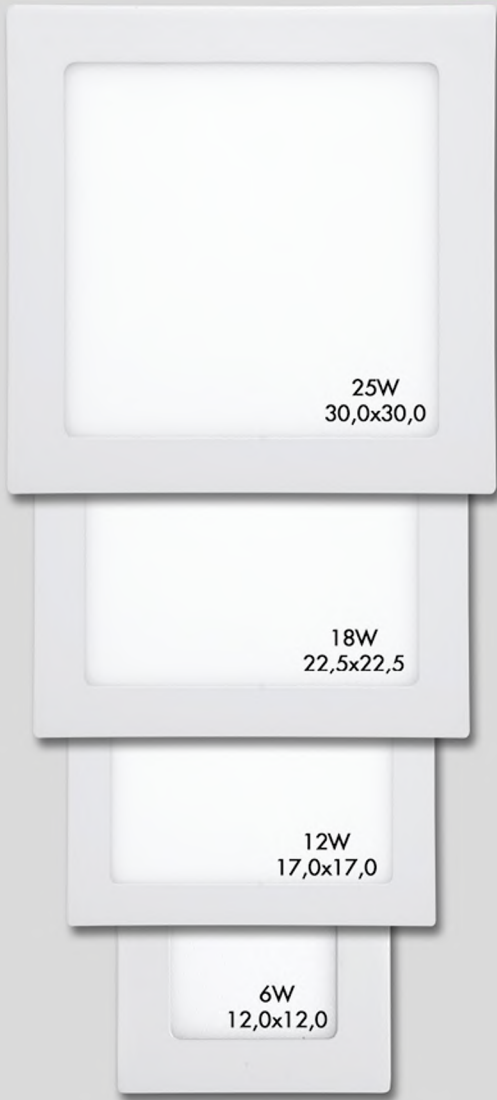

LED / ZÁŘIVKOVÁ SVÍTIDLA

LED / ŽIARIVKOVÉ SVIETIDLÁ

LED

RAFA

A+

6W 420lm	6W 440lm	10,5x10,5	LED-WSQ-6W/2700	LED-WSQ-6W/4100	LED-WSQ-6W/2700
12W 860lm	12W 880lm	15,5x15,5	LED-WSQ-12W/2700	LED-WSQ-12W/4100	LED-WSQ-12W/2700
18W 1530lm	18W 1550lm	20,5x20,5	LED-WSQ-18W/2700	LED-WSQ-18W/4100	LED-WSQ-18W/2700
25W 2240lm	25W 2260lm	28,0x28,0	LED-WSQ-25W/2700	LED-WSQ-25W/4100	LED-WSQ-25W/2700

TL390X-LED-EM
modul pro nouzové osvětlení
detail na str. 42