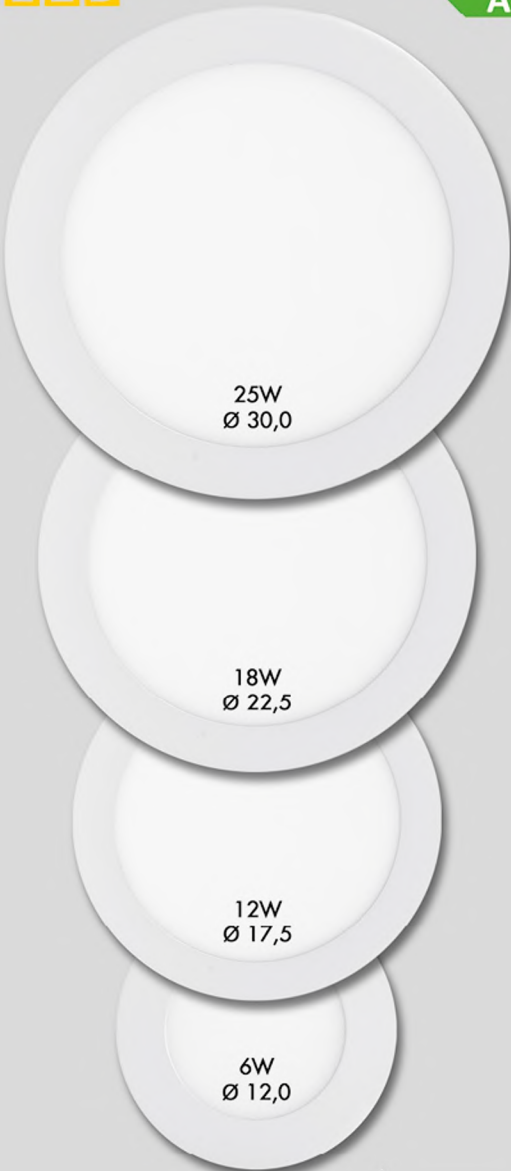

LED / ZÁŘIVKOVÁ SVÍTLIDLA

LED / ŽIARIVKOVÉ SVIETIDLÁ

LED

LADA
A+

6W **420lm**

LED-WSL-6W/2700

6W **440lm**

LED-WSL-6W/4100

Ø 10,5

12W **860lm**

LED-WSL-12W/2700

12W **880lm**

LED-WSL-12W/4100

Ø 15,5

18W **1530lm**

LED-WSL-18W/2700

18W **1550lm**

LED-WSL-18W/4100

Ø 20,5

25W **2240lm**

LED-WSL-25W/2700

25W **2260lm**

LED-WSL-25W/4100

Ø 28,0

LED-WSL-6W/2700

LED-WSL-6W/4100

LED-WSL-12W/2700

LED-WSL-12W/4100

LED-WSL-18W/2700

LED-WSL-18W/4100

LED-WSL-25W/2700

LED-WSL-25W/4100