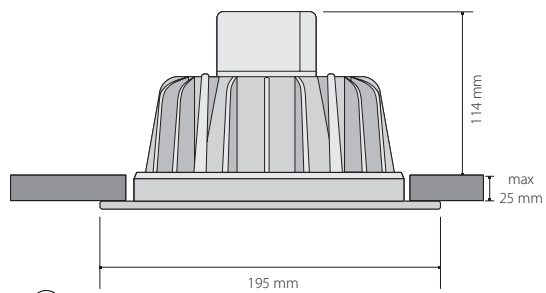

DWL-010/B	□ ○	LED	10W	IP20	710lm
DWL-015/B	□ ○	LED	15W	IP20	1110lm
DWL-020/B	□ ○	LED	20W	IP20	1400lm
DWL-025/B	□ ○	LED	25W	IP20	1920lm

DWL-020/B

170 mm

DWL-025/B

170 mm