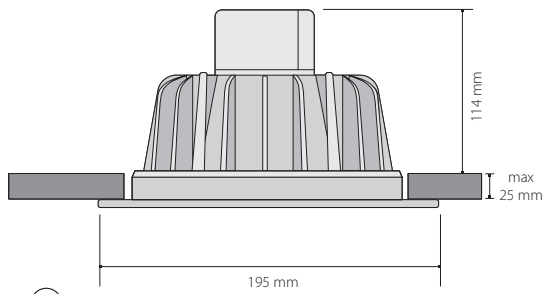

DWL-010/B	□ ○	LED	10W	IP20	710lm
DWL-015/B	□ ○	LED	15W	IP20	1110lm
DWL-020/B	□ ○	LED	20W	IP20	1400lm
DWL-025/B	□ ○	LED	25W	IP20	1920lm

DWL-020/B

170 mm

DWL-025/B

170 mm