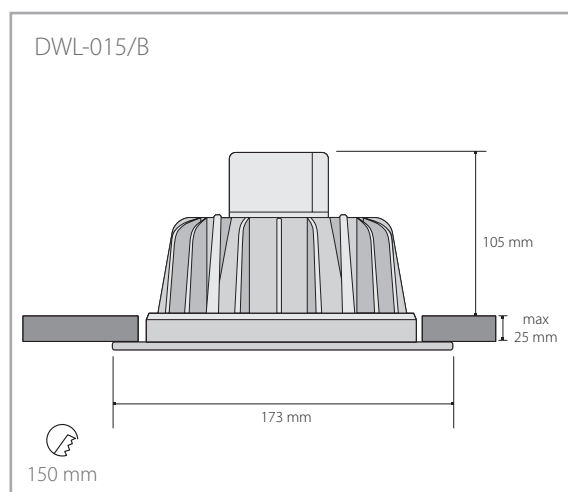

DWL-010/B	□ ○	LED	10W	IP20	710lm
DWL-015/B	□ ○	LED	15W	IP20	1110lm
DWL-020/B	□ ○	LED	20W	IP20	1400lm
DWL-025/B	□ ○	LED	25W	IP20	1920lm

DWL-020/B

170 mm

DWL-025/B

170 mm